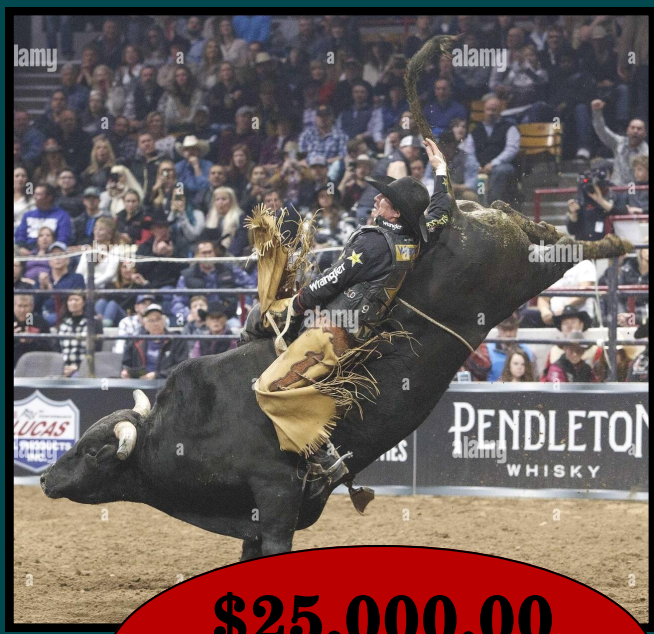

# NATIONAL WESTERN

Stock Show Est. 1906

## RIDE WITH THE BULLS

Team Penning & Ranch Sorting

# January 10-12, 2022

**\$25,000.00  
ADDED**

**At Vega Equine Arena**  
4295 E. County Rd. 16,  
Loveland, CO

MONDAY 8:30AM January 10, 2022  
Open Penning—Finals 1/10 during PBR at NWSS  
#11 Penning  
#16 Penning—Finals 1/11 during PBR at NWSS